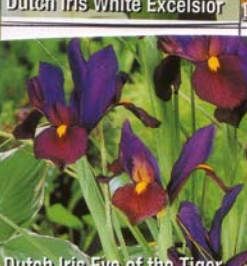

ROTARY 2009 FALL BULB SALE

HERE ARE PICTURES OF "SOME" OF OUR SELECTIONS THIS YEAR

Flore Pleno
Galanthus nivalis

Giant Grape Hyacinth
Bellevia pycnantha

Nectaroscordum siculum
(Mediterranean Bells)

Anemones St. Brigid Mix

Wild About Allium Mix

Dutch Iris White Excelsior

Dutch Iris Bronze Queen

Tall Dutch Tiger Mix
Dutch - hollandica

The Original Poet's Daffodil
Actaea poeticus recurvus

Allium Globe Master

Dutch Iris Eye of the Tiger