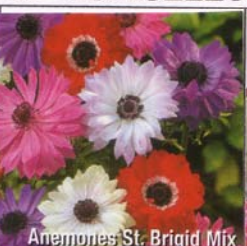

ROTARY 2009 FALL BULB SALE

HERE ARE PICTURES OF "SOME" OF OUR SELECTIONS THIS YEAR

Flore Pleno
Galanthus nivalis

Giant Grape Hyacinth
Bellevia pycnantha

Nectaroscordum siculum
(Mediterranean Bells)

Anemones St. Brigid Mix

Jan Bos

Large Flowering Mix
vernus & flavus

Crocus vernus Pickwick

Crocus vernus Joan of A

Blue Jacket
orientalis

Valentine Mix
orientalis

Summer Sunset Mix

Crocus Remembrance

Wild About Allium Mix

Dutch Iris White Excelsior

Dutch Iris Bronze Queen

Tall Dutch Tiger Mix
Dutch - hollandica

The Original Poet's Daffodil
Actaea poeticus recurvus

Allium Globe Master

Dutch Iris Eye of the Tiger