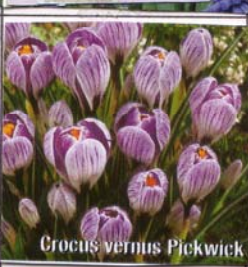

ROTARY 2009 FALL BULB SALE

HERE ARE PICTURES OF "SOME" OF OUR SELECTIONS THIS YEAR

Flore Pleno
Galanthus nivalis

Giant Grape Hyacinth
Bellevia pycnantha

Nectaroscordum siculum
(Mediterranean Bells)

Anemones St. Brigid Mix

Jan Bos

Large Flowering Mix
vernus & flavus

Crocus vernus Pickwick

Crocus vernus Joan of A

Blue Jacket
orientalis

Valentine Mix
orientalis

Summer Sunset Mix

Crocus Remembrance

Wild About Allium Mix

Dutch Iris White Excelsior

Dutch Iris Bronze Queen

Tall Dutch Tiger Mix
Dutch - hollandica

The Original Poet's Daffodil
Actaea poeticus recurvus

Allium Globe Master

Dutch Iris Eye of the Tiger