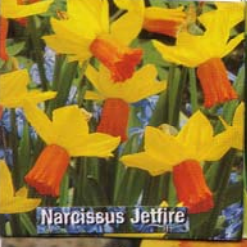

ROTARY 2009 FALL BULB SALE

HERE ARE PICTURES OF "SOME" OF OUR SELECTIONS THIS YEAR

Flore Pleno
Galanthus nivalis

Giant Grape Hyacinth
Bellevia pycnantha

Nectaroscordum siculum
(Mediterranean Bells)

Anemones St. Brigid Mix

Jan Bos

Large Flowering Mix
vernus & flavus

Crocus vernus Pickwick

Crocus vernus Joan of A

Blue Jacket
orientalis

Valentine Mix
orientalis

Summer Sunset Mix

Crocus Remembrance

Wild About Allium Mix

Dutch Iris White Excelsior

Dutch Iris Bronze Queen

Tall Dutch Tiger Mix
Dutch - hollandica

The Original Poet's Daffodil
Actaea poeticus recurvus

Allium Globe Master

Dutch Iris Eye of the Tiger

Narcissus Jetfire

Narcissus Gazelle

Crown Imperial Red
Fritillaria Rubra

Crown Imperial Yellow
Fritillaria Lutea

Pink Charm

Narcissus Pappy George

Sunshine Mix
Large Cupped

Crown Imperial Yellow
Fritillaria Lutea