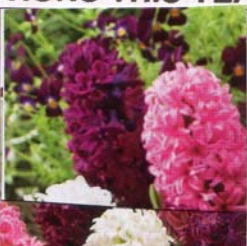

ROTARY 2009 FALL BULB SALE

HERE ARE PICTURES OF "SOME" OF OUR SELECTIONS THIS YEAR

Flore Pleno
Galanthus nivalis

Giant Grape Hyacinth
Bellevia pycnantha

Nectaroscordum siculum
(Mediterranean Bells)

Anemones St. Brigid Mix

Jan Bos

Large Flowering Mix
vernus & flavus

Crocus vernus Pickwick

Crocus vernus Joan of A

Blue Jacket
orientalis

Valentine Mix
orientalis

Summer Sunset Mix

Crocus Remembrance

Wild About Allium Mix

Dutch Iris White Excelsior

Dutch Iris Bronze Queen

Tall Dutch Tiger Mix
Dutch - hollandica

The Original Poet's Daffodil
Actaea poeticus recurvus

Allium Globe Master

Dutch Iris Eye of the Tiger